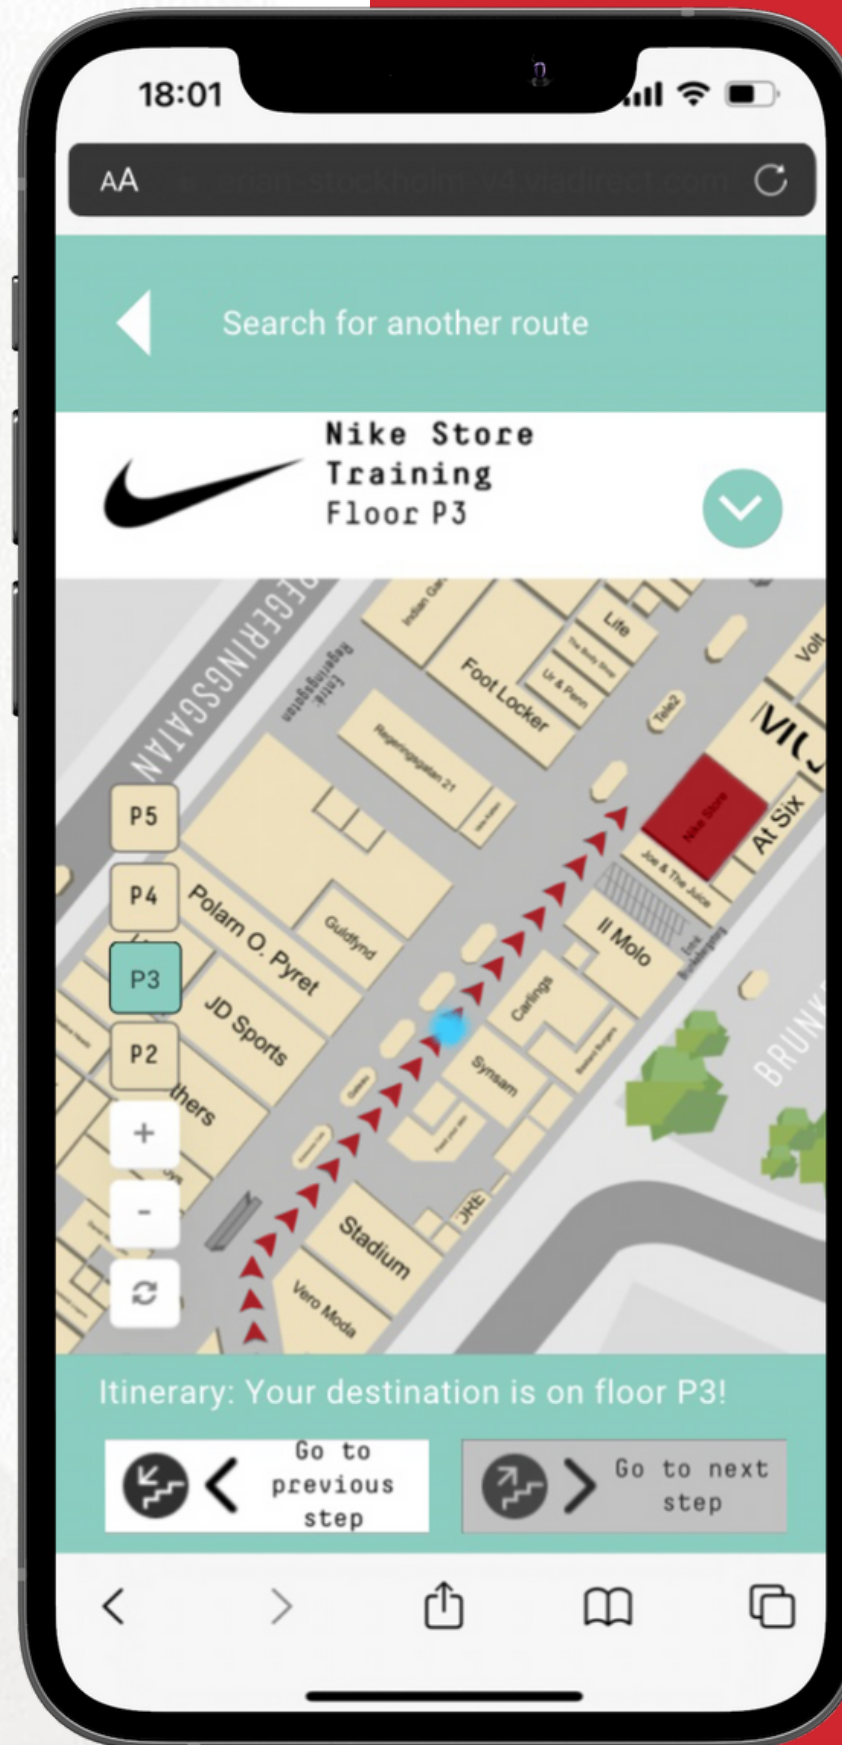

ViaDirect Mobile

the map that facilitates the visitor journey

- ✔ Without downloading and accessible for all!

ViaDirect

World leader in digital and interactive wayfinding solutions

2023 Edition

Paris, France

How does it works ?

Step 1

Scan the QR Code

Step 2

Choose a destination

H&M

Nike

Carrefour

Toilets

Step 3

Follow the itinerary

No more **paper map**.

No more **app**.

Our offer

Guaranteed delivery
within 30 days.

ViaDirect Mobile

400€ / month ex VAT*

- ✓ 3D map with itineraries
- ✓ Interface with your colors guidelines
- ✓ Geolocation
- ✓ Content updates
- ✓ Technical support and hosting
- ✓ QR Code + library of ready-to-use printed visuals