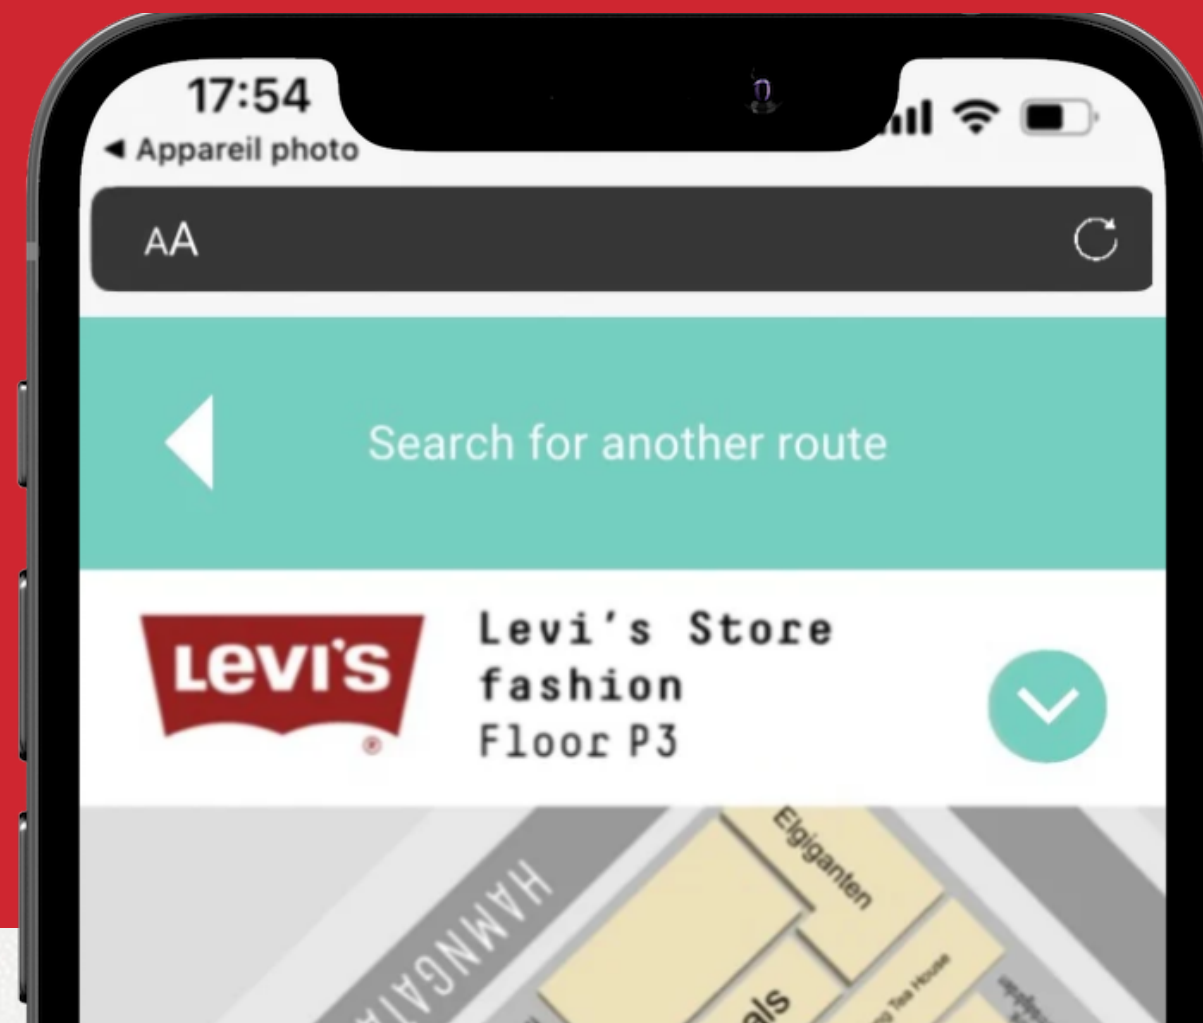

ViaDirect Mobile

the map that facilitates the visitor journey

- ✔ Without downloading and accessible for all!

ViaDirect

World leader in digital and interactive wayfinding solutions

2023 Edition

Paris, France

How does it works ?

Step 1

Scan the QR Code

Step 2

Choose a destination

H&M

Nike

Carrefour

Toilets

Step 3

Follow the itinerary

No more **paper map**.

No more **app**.

Our offer

Guaranteed delivery
within 30 days.

ViaDirect Mobile