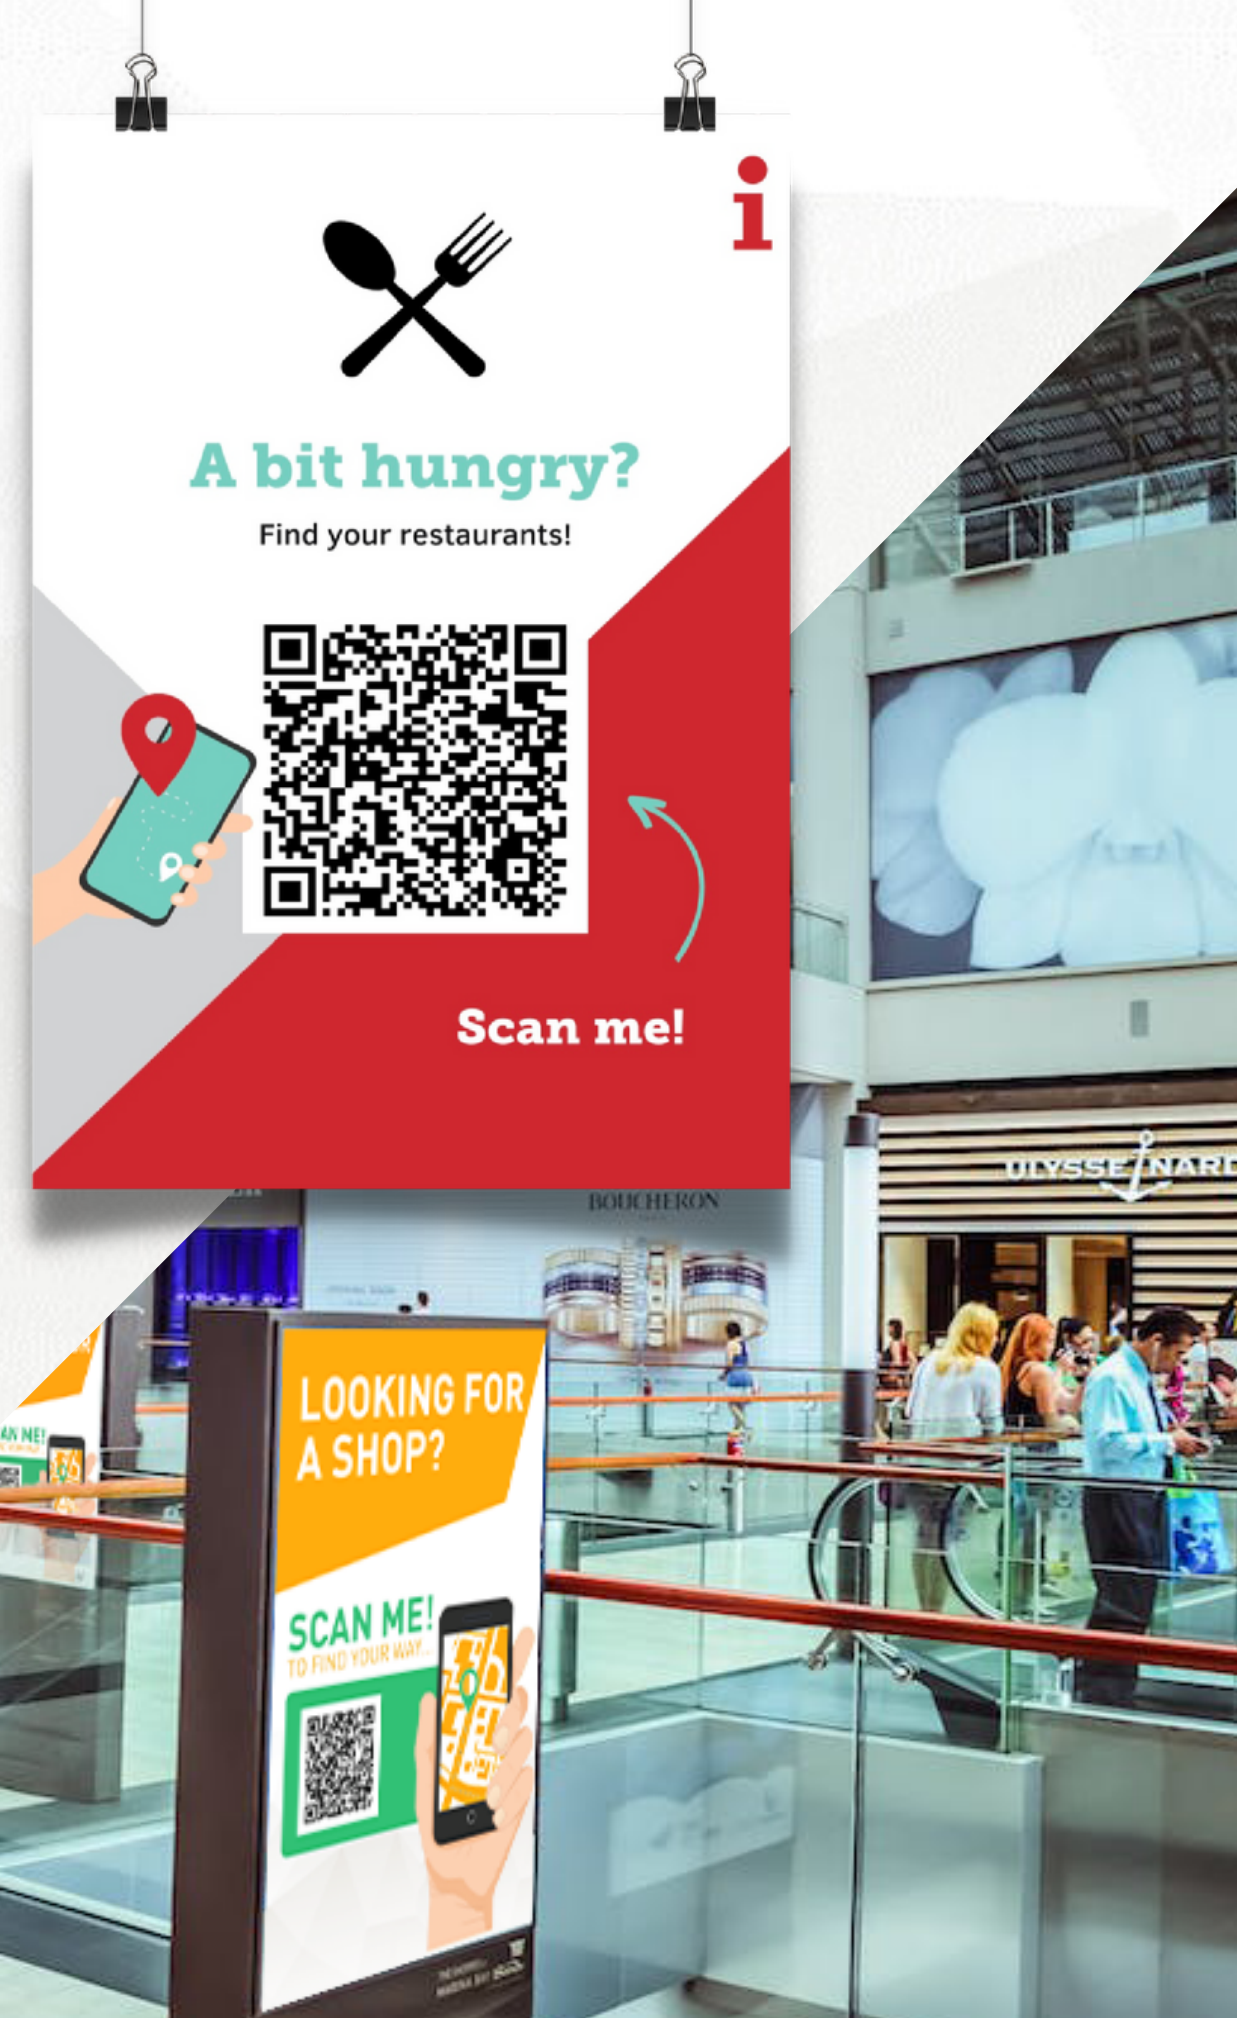

Easy to use everywhere

Discovering the shopping offer

A connected shopping center

Accessible for disabled people

Enhance the shopping experience of your visitors with **the mobile solution**

They trust us

Margot L. - 27 ★★★★★

« Saving time, I was able to find my destination directly on my smartphone. »

David B. - 41 ★★★★★

" The solution really allows us to be autonomous during our visits. »

Michelle P. - 63 ★★★★★

"I discovered new very nice restaurants on the wayfinding map of the mall. Very convenient."